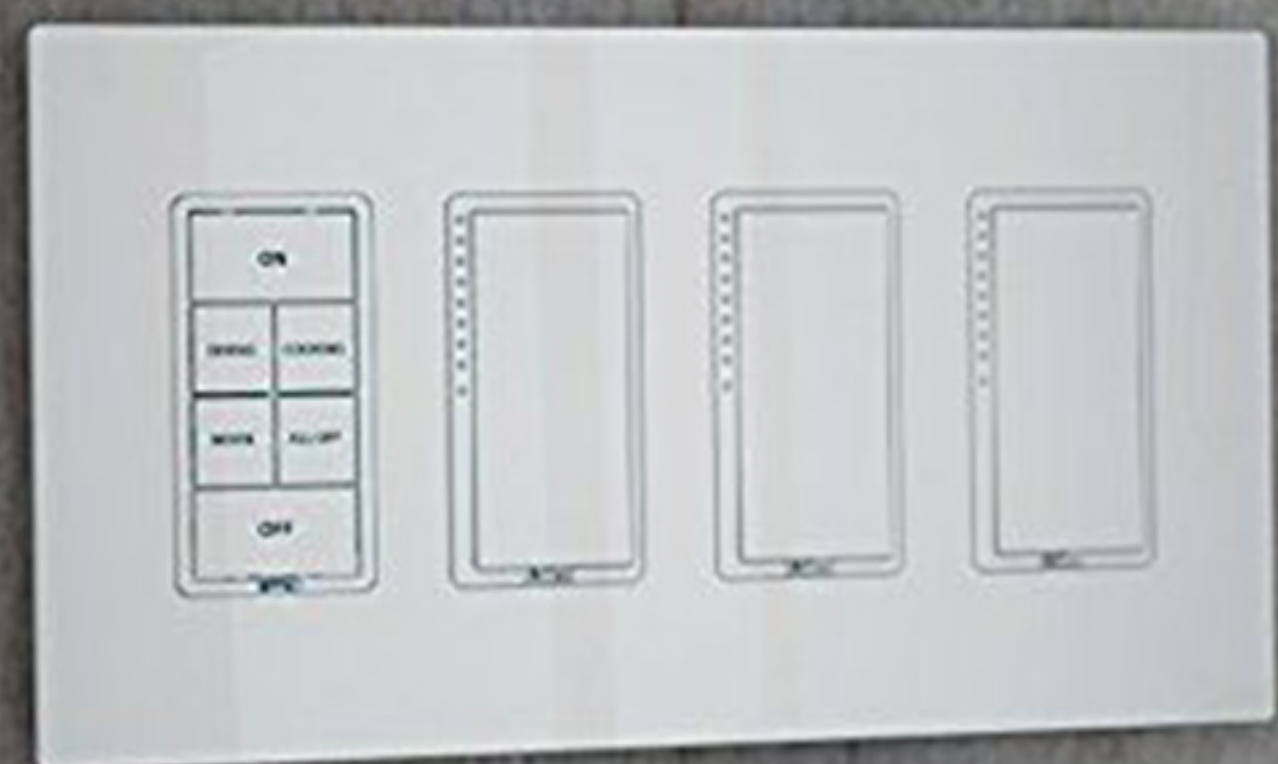

AUTOSIS

ONE CLICK AWAY

Control From Anywhere

A modern kitchen with a smart speaker on the counter and a speech bubble. The kitchen features light-colored upper cabinets, dark wood-grain lower cabinets, and a central island with a dining table and chairs. A smart speaker is on the counter, and a speech bubble contains the text "Alexa, Turn On Ceiling Light".

Alexa, Turn On  
Ceiling Light

Add Voice Control To Your Device

A modern bedroom with a large bed, two bedside tables with lamps, and a glass-enclosed bathroom. The room features ambient lighting along the top of the walls and under the bathroom vanity. A speech bubble is overlaid on the left side of the image.

Turn On  
Ambient Lights

Control Multiple Devices On A Single Tap

Turn On  
Fan At 6PM.

Turn Off  
Light At 10PM

Schedule Your Appliances

It Fits Inside Your Existing Switch Board

Control With The Switch